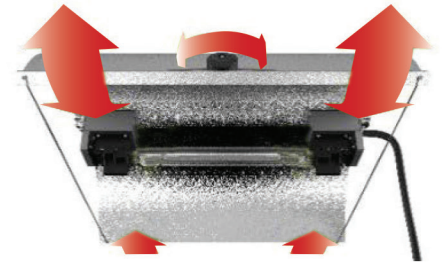

ULTRAGROW ADJUSTABLE SE WING REFLECTOR

10-YEAR WARRANTY

- Reflector width is able to adjust in size using our innovative knob + wire tension system.
- 16 Ft pre-wired lamp cord for flexible positioning.
- *The lamp is not included in the system.*

ITEM CODE	DESCRIPTION	REFLECTOR MATERIAL	REFLECTOR SIZE	PACKAGING DIMENSIONS	ACCEPTS	CASE QTY
UG-RWN/SE	ADJUSTABLE SE WING REFLECTOR	HIGHLY REFLECTIVE ALUMINUM	21.75 in (L) x 30 in (W)	22.5 in (L) x 16.5 in (W) x 8.5 in (H)	DE HPS 1000W DE MH 1000W	1 or 6

ULTRAGROW ADJUSTABLE DE WING REFLECTOR

10-YEAR WARRANTY

DOUBLE ENDED

- Reflector width is able to adjust in size using our innovative knob + wire tension system.
- Comes with built-in Double Ended socket.
- 14 Ft pre-wired lamp cord for flexible positioning.
- *The lamp is not included in the system.*

ITEM CODE	DESCRIPTION	REFLECTOR MATERIAL	REFLECTOR SIZE	PACKAGING DIMENSIONS	ACCEPTS	CASE QTY
UG-RWDE/A	ADJUSTABLE DE WING REFLECTOR	HIGHLY REFLECTIVE ALUMINUM	21.75 in (L) x 30 in (W)	22.5 in (L) x 16.5 in (W) x 8.5 in (H)	DE HPS 1000W DE MH 1000W	1 or 6