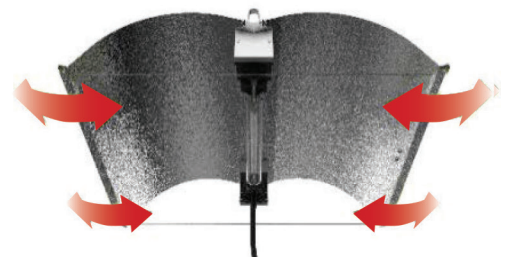

ULTRAGROW ADJUSTABLE SE WING REFLECTOR

10-YEAR WARRANTY

- Reflector width is able to adjust in size using our innovative knob + wire tension system.
- 16 Ft pre-wired lamp cord for flexible positioning.
- *The lamp is not included in the system.*

ITEM CODE	DESCRIPTION	REFLECTOR MATERIAL	REFLECTOR SIZE	PACKAGING DIMENSIONS	ACCEPTS	CASE QTY
UG-RWN/SE	ADJUSTABLE SE WING REFLECTOR	HIGHLY REFLECTIVE ALUMINUM	21.75 in (L) x 30 in (W)	22.5 in (L) x 16.5 in (W) x 8.5 in (H)	DE HPS 1000W DE MH 1000W	1 or 6

ULTRAGROW ADJUSTABLE DE WING REFLECTOR

10-YEAR WARRANTY

DOUBLE ENDED

- Reflector width is able to adjust in size using our innovative knob + wire tension system.
- Comes with built-in Double Ended socket.
- 14 Ft pre-wired lamp cord for flexible positioning.
- *The lamp is not included in the system.*

ITEM CODE	DESCRIPTION	REFLECTOR MATERIAL	REFLECTOR SIZE	PACKAGING DIMENSIONS	ACCEPTS	CASE QTY
UG-RWDE/A	ADJUSTABLE DE WING REFLECTOR	HIGHLY REFLECTIVE ALUMINUM	21.75 in (L) x 30 in (W)	22.5 in (L) x 16.5 in (W) x 8.5 in (H)	DE HPS 1000W DE MH 1000W	1 or 6