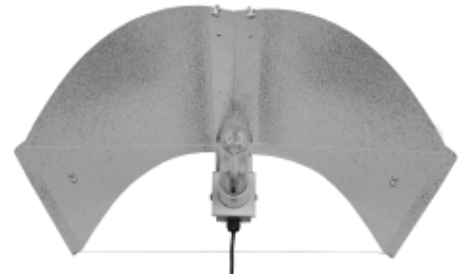

ULTRAGROW ADJUSTABLE SE WING REFLECTOR

10-YEAR WARRANTY

- Reflector width is able to adjust in size using our innovative knob + wire tension system.
- 16 Ft pre-wired lamp cord for flexible positioning.
- *The lamp is not included in the system.*

ITEM CODE	DESCRIPTION	REFLECTOR MATERIAL	REFLECTOR SIZE	PACKAGING DIMENSIONS	ACCEPTS	CASE QTY
UG-RWN/SE	ADJUSTABLE SE WING REFLECTOR	HIGHLY REFLECTIVE ALUMINUM	21.75 in (L) x 30 in (W)	22.5 in (L) x 16.5 in (W) x 8.5 in (H)	DE HPS 1000W DE MH 1000W	1 or 6

ULTRAGROW ADJUSTABLE DE WING REFLECTOR

10-YEAR WARRANTY

DOUBLE ENDED

- Reflector width is able to adjust in size using our innovative knob + wire tension system.
- Comes with built-in Double Ended socket.
- 14 Ft pre-wired lamp cord for flexible positioning.
- *The lamp is not included in the system.*

ITEM CODE	DESCRIPTION	REFLECTOR MATERIAL	REFLECTOR SIZE	PACKAGING DIMENSIONS	ACCEPTS	CASE QTY
UG-RWDE/A	ADJUSTABLE DE WING REFLECTOR	HIGHLY REFLECTIVE ALUMINUM	21.75 in (L) x 30 in (W)	22.5 in (L) x 16.5 in (W) x 8.5 in (H)	DE HPS 1000W DE MH 1000W	1 or 6