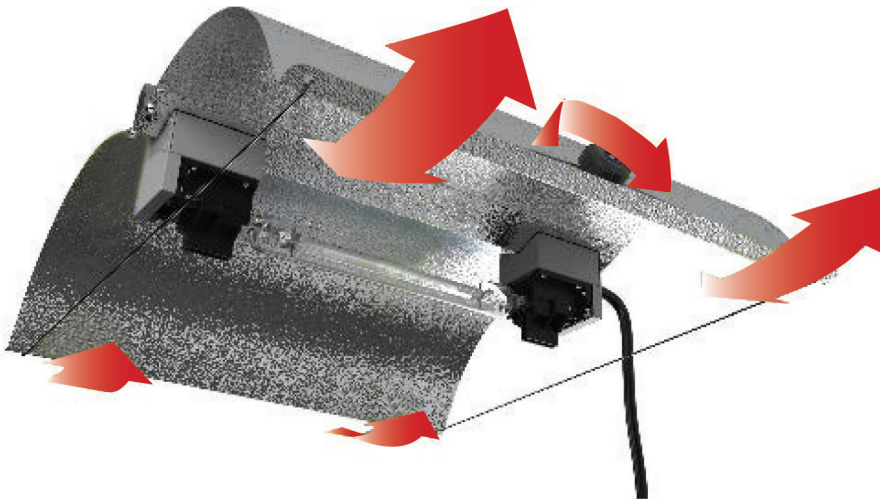

ULTRAGROW ADJUSTABLE SE WING REFLECTOR

10-YEAR WARRANTY

- Reflector width is able to adjust in size using our innovative knob + wire tension system.
- 16 Ft pre-wired lamp cord for flexible positioning.
- *The lamp is not included in the system.*

ITEM CODE	DESCRIPTION	REFLECTOR MATERIAL	REFLECTOR SIZE	PACKAGING DIMENSIONS	ACCEPTS	CASE QTY
UG-RWN/SE	ADJUSTABLE SE WING REFLECTOR	HIGHLY REFLECTIVE ALUMINUM	21.75 in (L) x 30 in (W)	22.5 in (L) x 16.5 in (W) x 8.5 in (H)	DE HPS 1000W DE MH 1000W	1 or 6

ULTRAGROW ADJUSTABLE DE WING REFLECTOR

10-YEAR WARRANTY

DOUBLE ENDED

- Reflector width is able to adjust in size using our innovative knob + wire tension system.
- Comes with built-in Double Ended socket.
- 14 Ft pre-wired lamp cord for flexible positioning.
- *The lamp is not included in the system.*

ITEM CODE	DESCRIPTION	REFLECTOR MATERIAL	REFLECTOR SIZE	PACKAGING DIMENSIONS	ACCEPTS	CASE QTY
UG-RWDE/A	ADJUSTABLE DE WING REFLECTOR	HIGHLY REFLECTIVE ALUMINUM	21.75 in (L) x 30 in (W)	22.5 in (L) x 16.5 in (W) x 8.5 in (H)	DE HPS 1000W DE MH 1000W	1 or 6